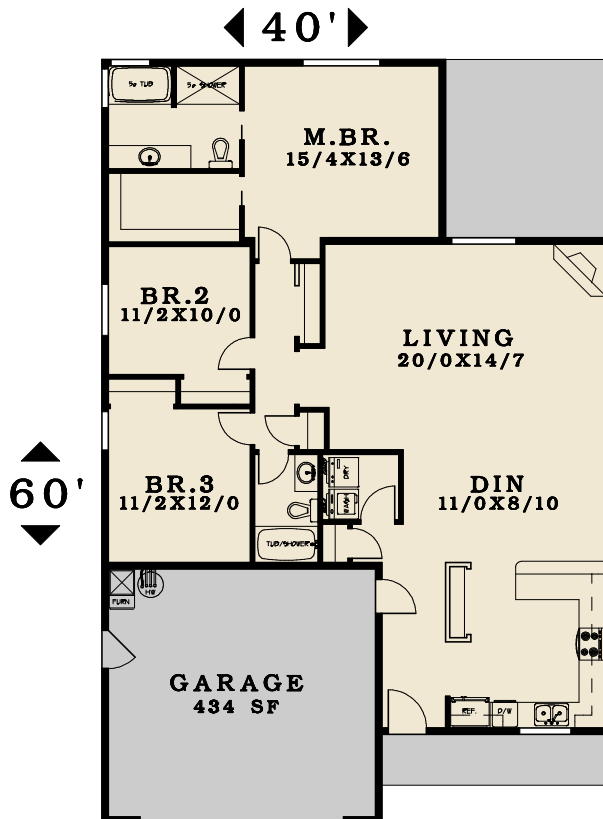

PLAN # 1658-13A

TOTAL AREA

1658 SF

All content © DNW Inc.

360-260-1766

14602-D 4th Plain
Vancouver, WA 98682

WWW.DESIGNNW.NET

Custom Home Plans