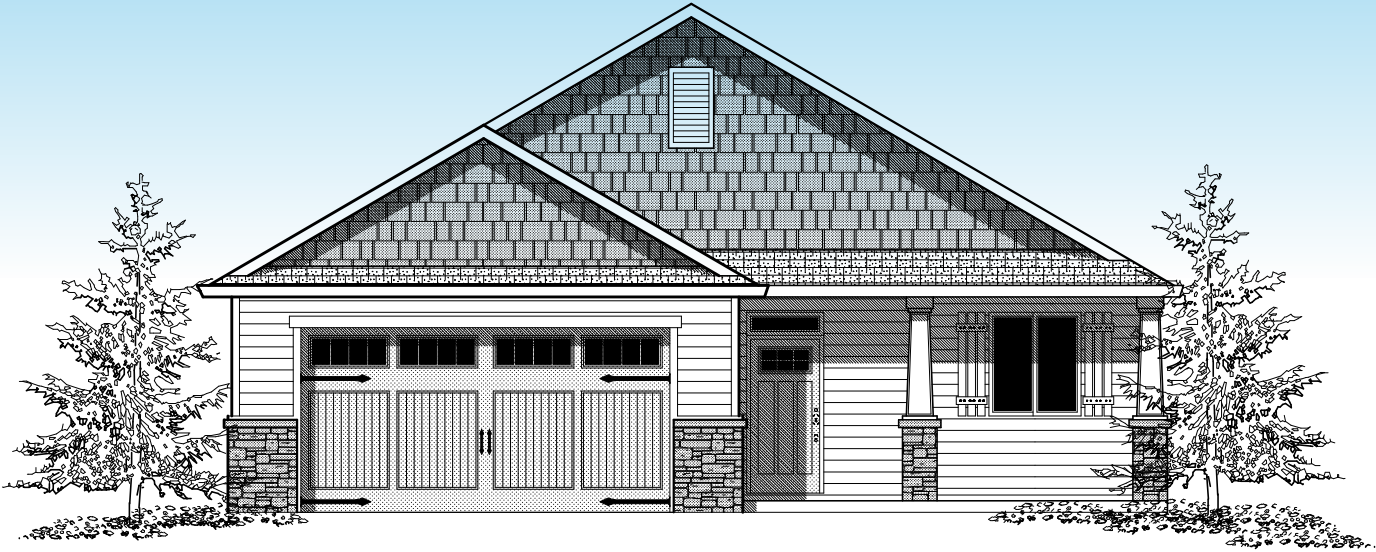

PLAN # 1658-13A

TOTAL AREA

1658 SF

All content © DNW Inc.

360-260-1766

14602-D 4th Plain
Vancouver, WA 98682

WWW.DESIGNNW.NET

Custom Home Plans