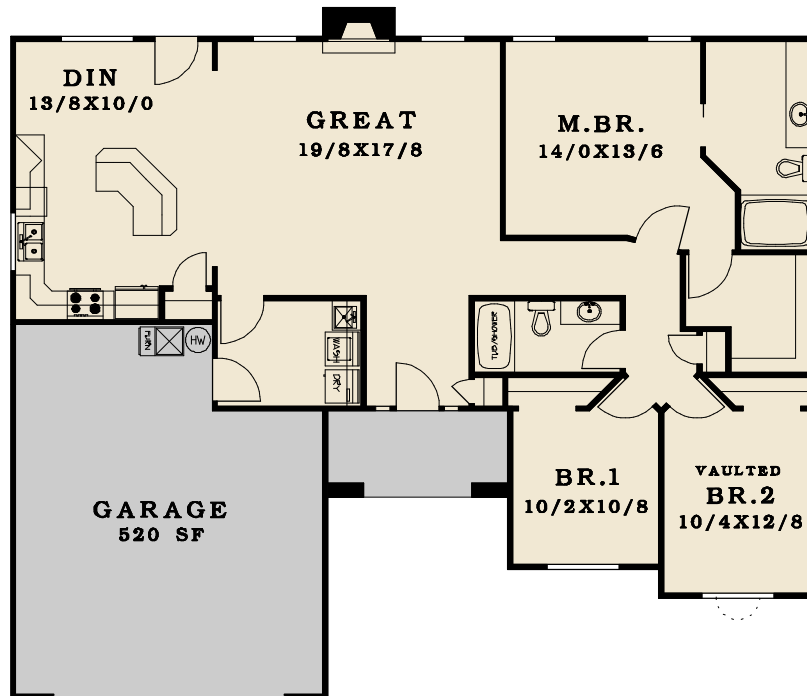

PLAN # 1630-13

FIRST FLOOR 1630 SF

TOTAL AREA 1630 SF

◀ 56' ▶

◀ 48' ▶