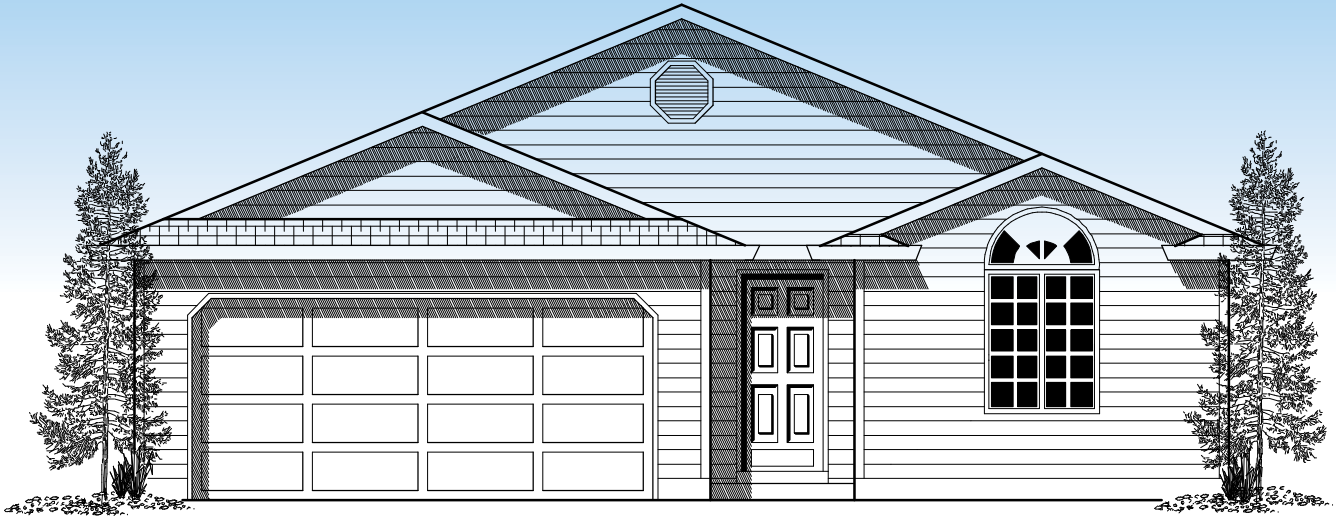

PLAN #1623-14

FIRST FLOOR 1623 SF

TOTAL AREA 1623 SF

◀ 38' ▶

◀ 60' ▶