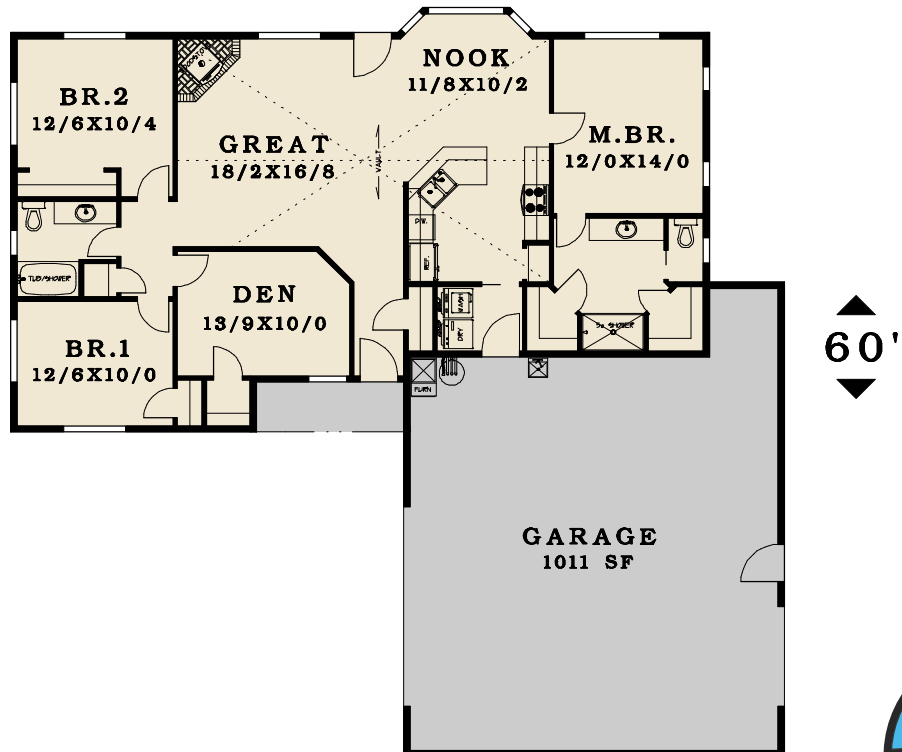

PLAN # 1616-14

FIRST FLOOR 1616 SF

TOTAL AREA 1616 SF

◀ 62' ▶

▲ 60' ▼