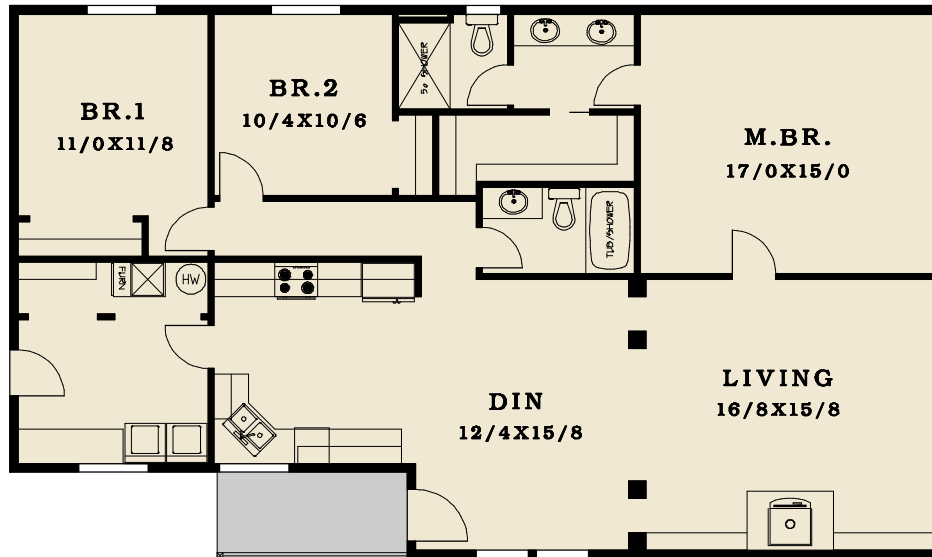

PLAN # 1613-13

FIRST FLOOR 1613 SF

TOTAL AREA 1613 SF

◀ 54' ▶

▲ 32' ▼