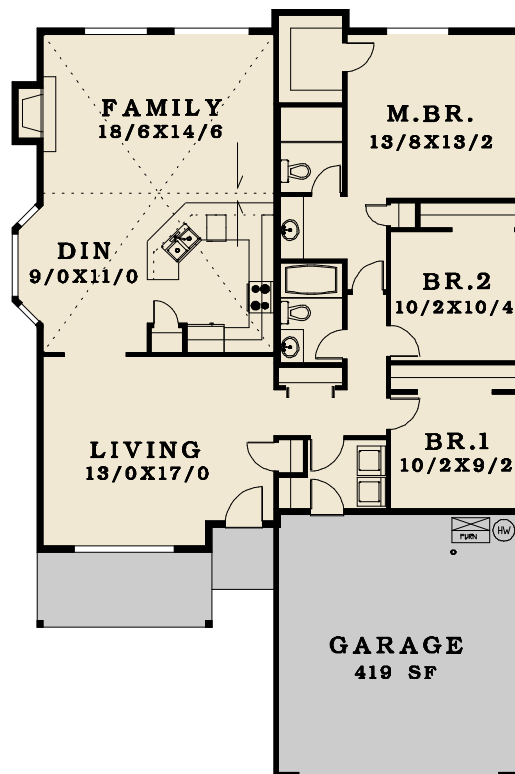

PLAN # 1584-13A

FIRST FLOOR	1584 SF
TOTAL AREA	1584 SF

◀ 41' ▶

▲ 61'6" ▼