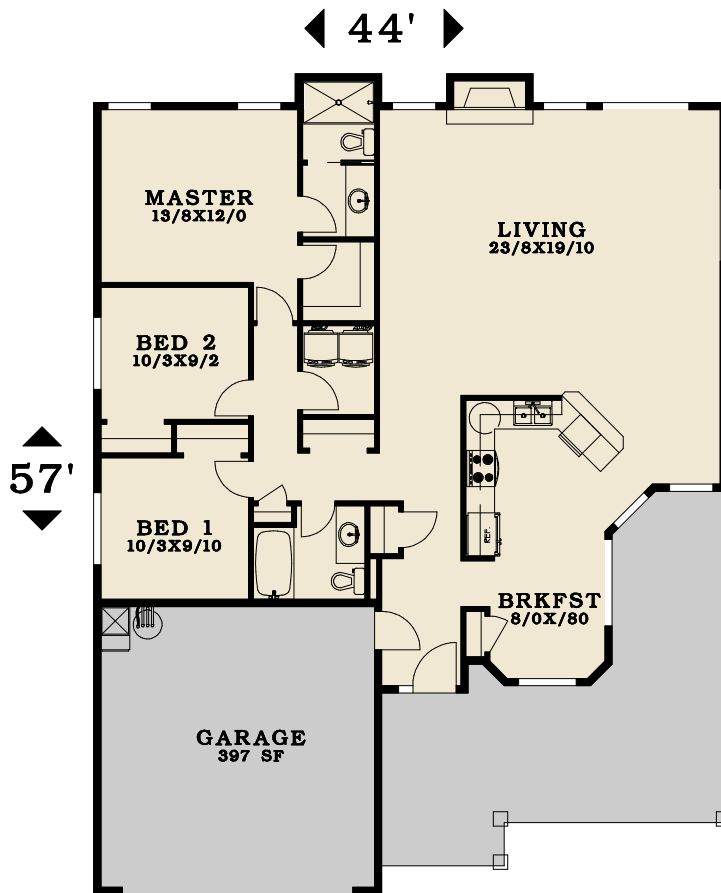

PLAN #

1583-13

FIRST FLOOR

1583 SF

TOTAL AREA

1583 SF

All content © DNW Inc.

360-260-1766