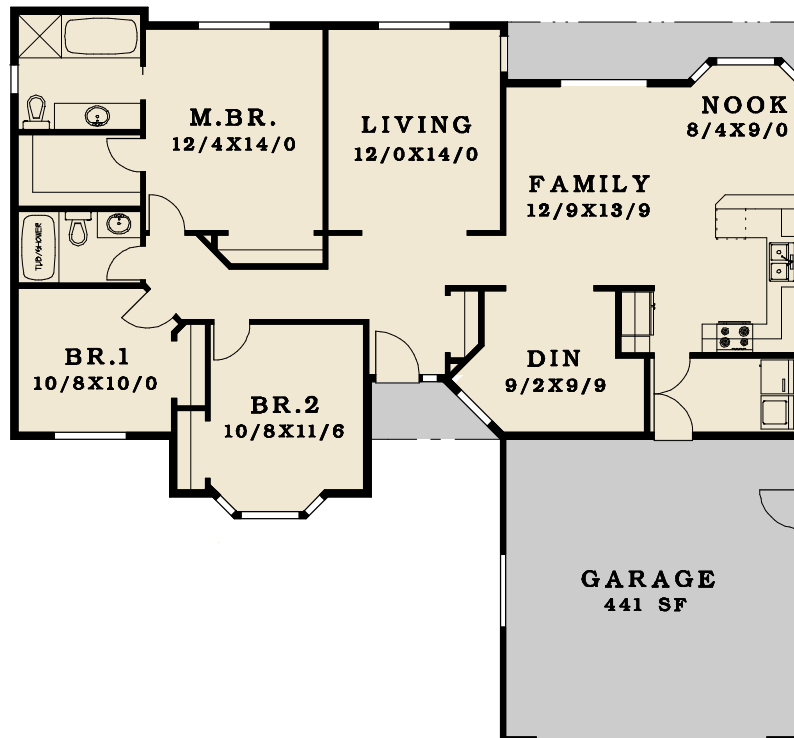

PLAN # 1570-13

FIRST FLOOR 1570 SF

TOTAL AREA 1570 SF

◀ 55' ▶

▲ 51' ▼