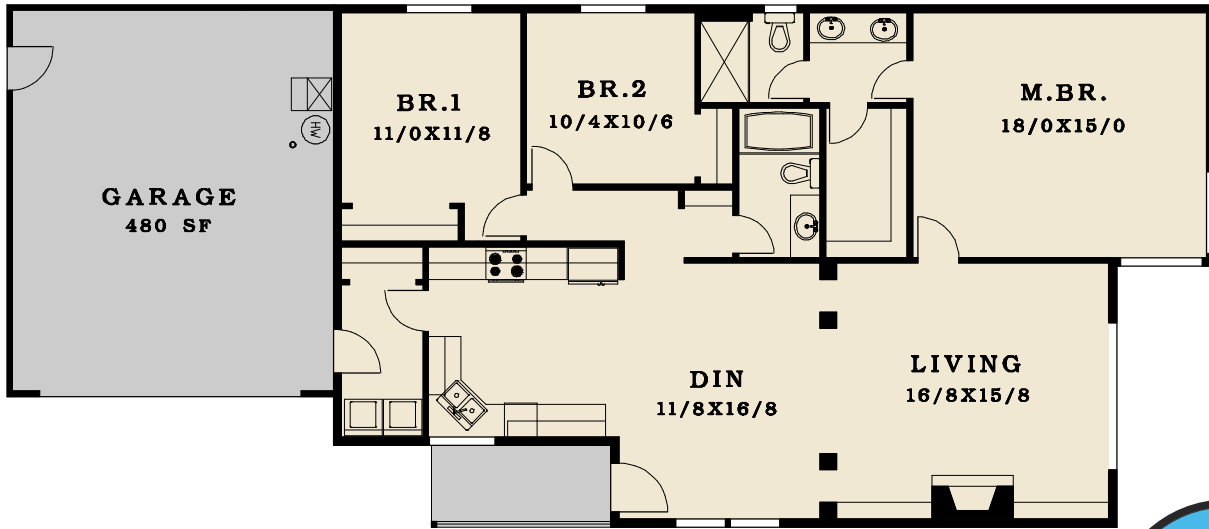

PLAN # 1549-13

FIRST FLOOR 1549 SF

TOTAL AREA 1549 SF

◀ 74' ▶

▶ 32' ◀