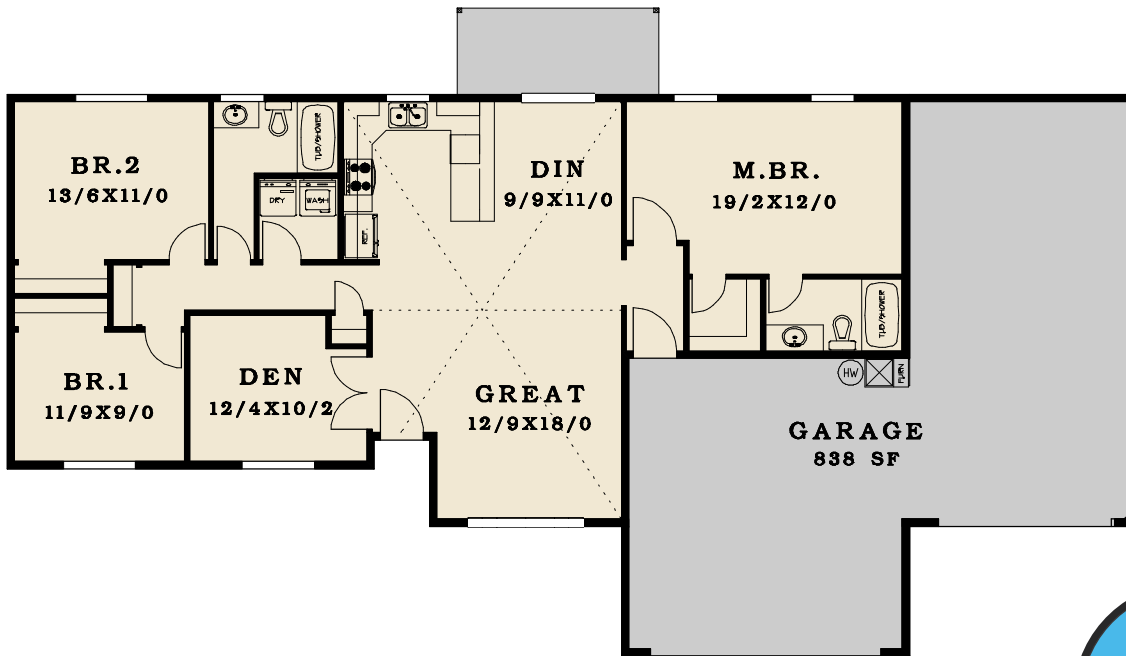

PLAN # 1527-14

FIRST FLOOR 1527 SF

TOTAL AREA 1527 SF

◀ 78'8 ▶

▲ 45' ▼