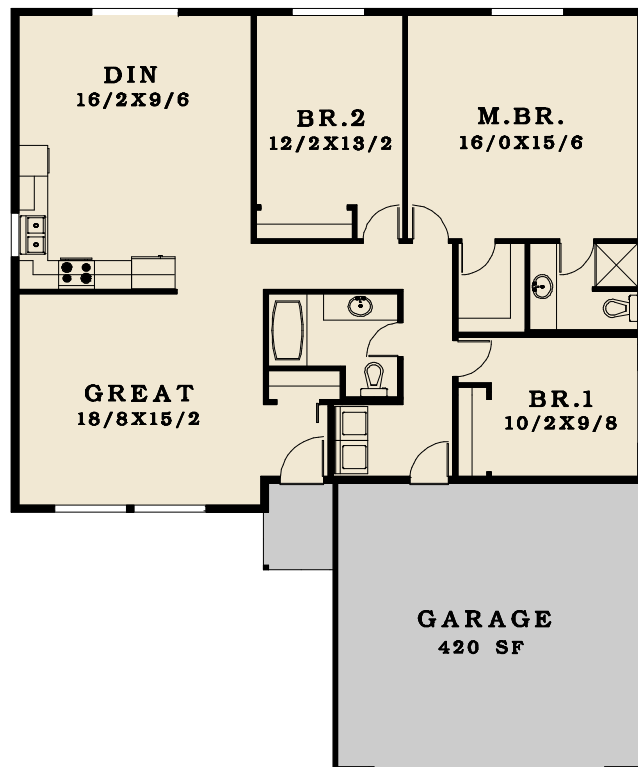

PLAN # 1488-13

FIRST FLOOR	1488 SF
TOTAL AREA	1488 SF

◀ 44' ▶

▲ 53' ▼