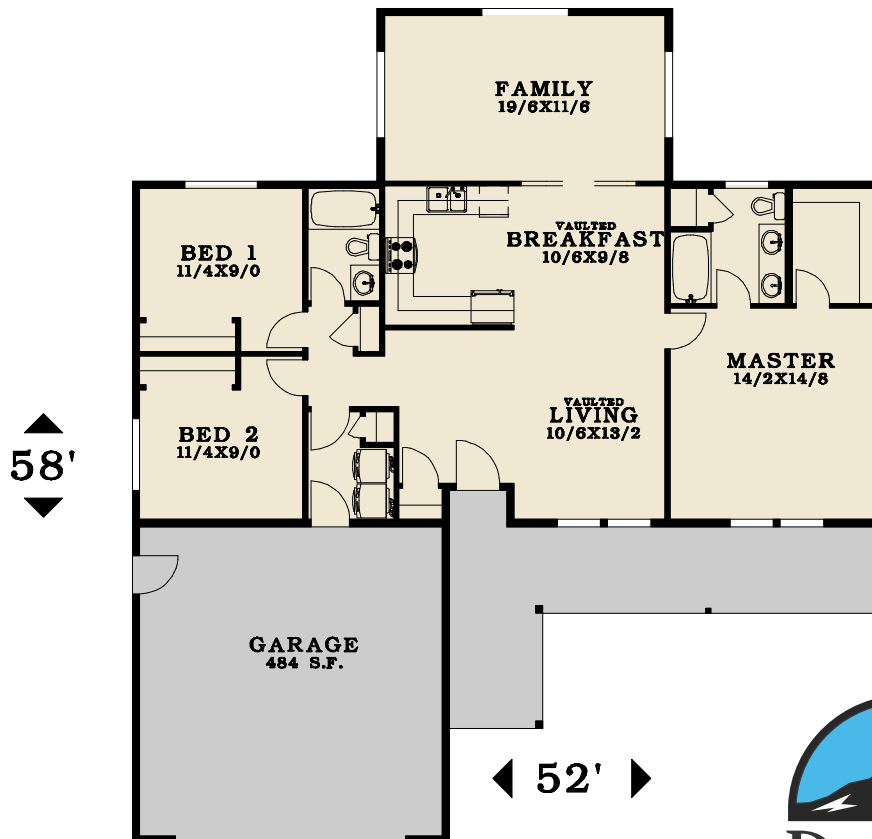

PLAN #

1484-13

FIRST FLOOR

1484 SF

TOTAL AREA

1484 SF

All content © DNW Inc.

360-260-1766