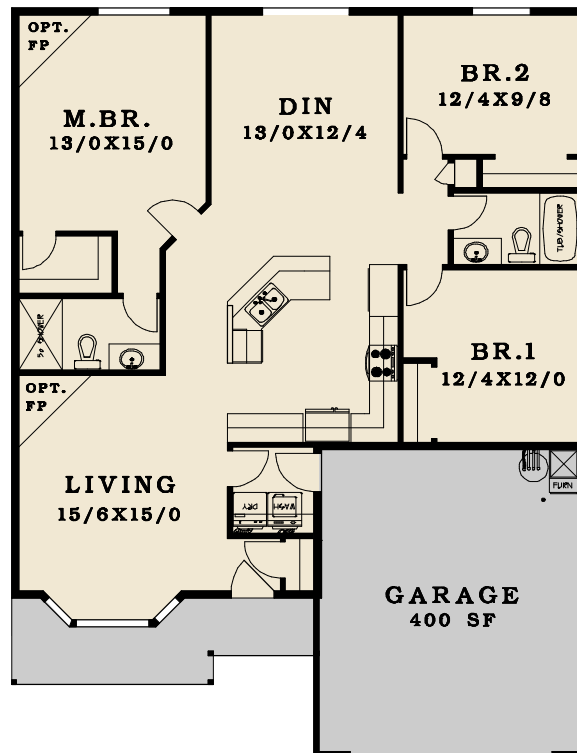

PLAN # 1465-13

FIRST FLOOR 1465 SF

TOTAL AREA 1465 SF

◀ 40' ▶

◀ 52' ▶