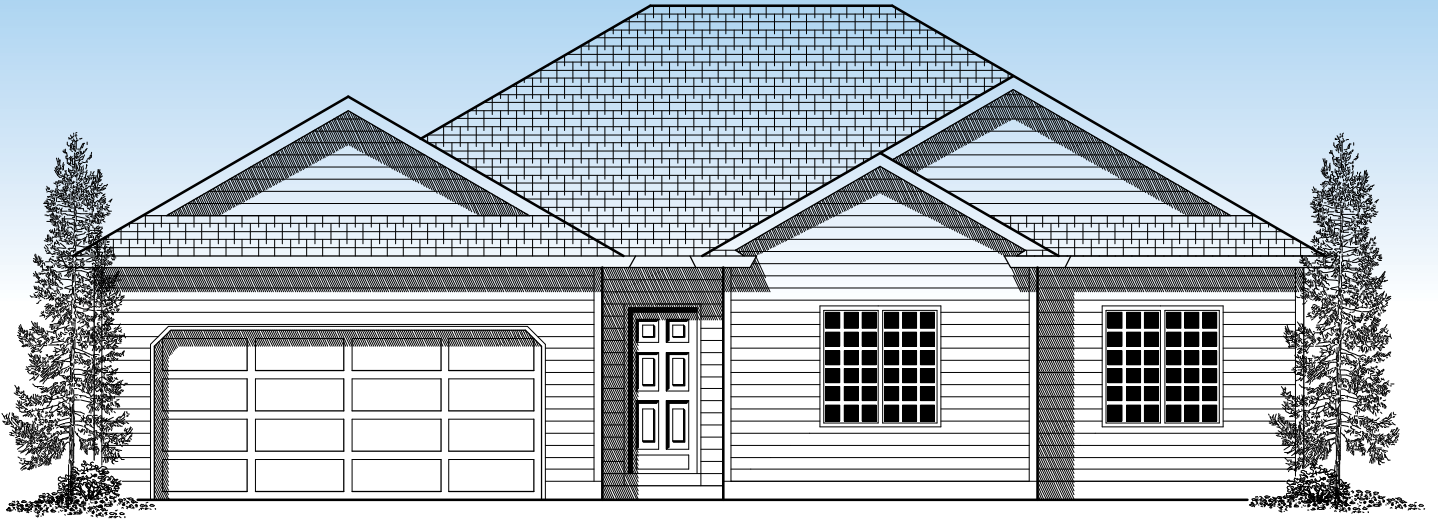

PLAN # 1454-13

FIRST FLOOR 1454 SF

TOTAL AREA 1454 SF

◀ 50' ▶

All content © DNW Inc.

360-260-1766

14602-D 4th Plain
Vancouver, WA 98682

WWW.DESIGNNW.NET