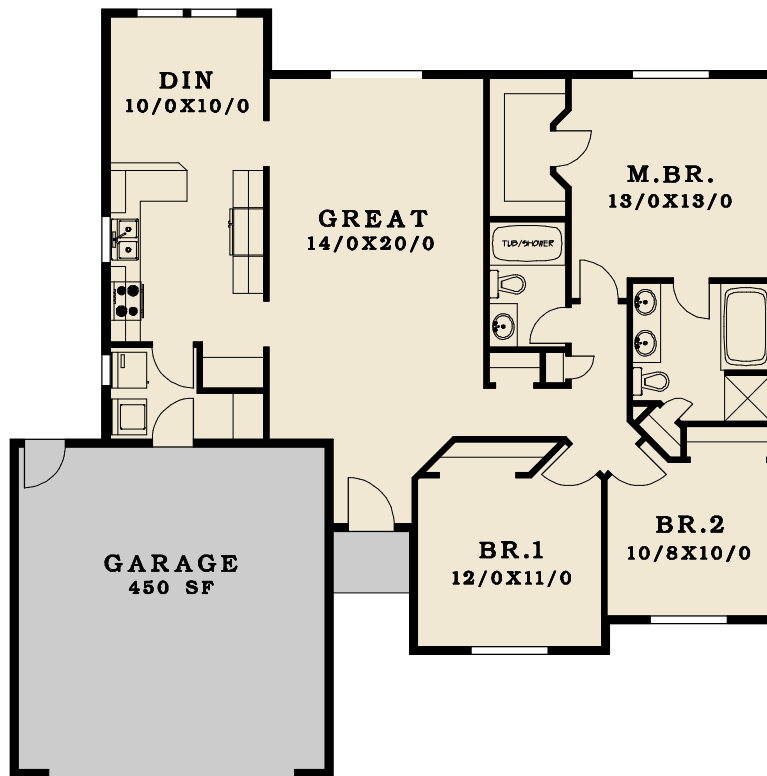

PLAN # 1454-13

FIRST FLOOR 1454 SF

TOTAL AREA 1454 SF

◀ 50' ▶

All content © DNW Inc.

360-260-1766

14602-D 4th Plain
Vancouver, WA 98682

WWW.DESIGNNW.NET