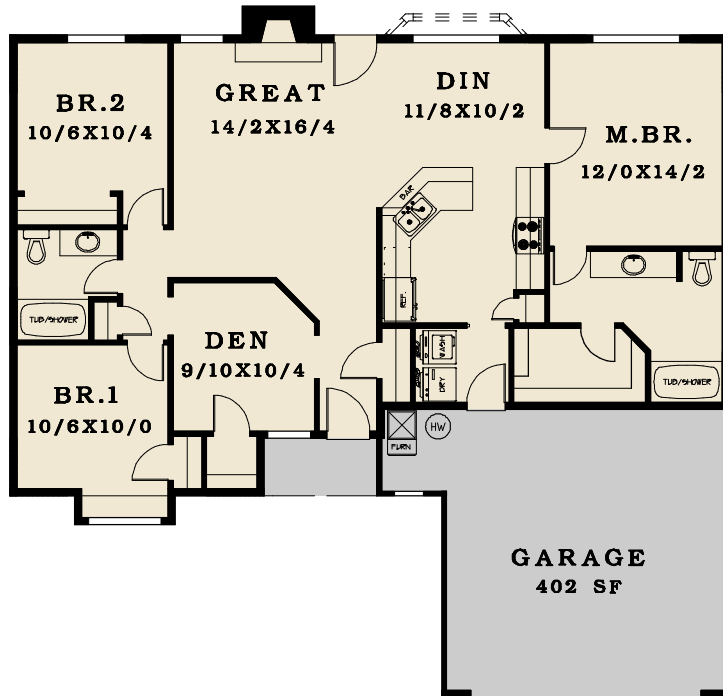

PLAN # 1436-14

FIRST FLOOR 1436 SF

TOTAL AREA 1436 SF

◀ 50' ▶

▲ 48' ▼