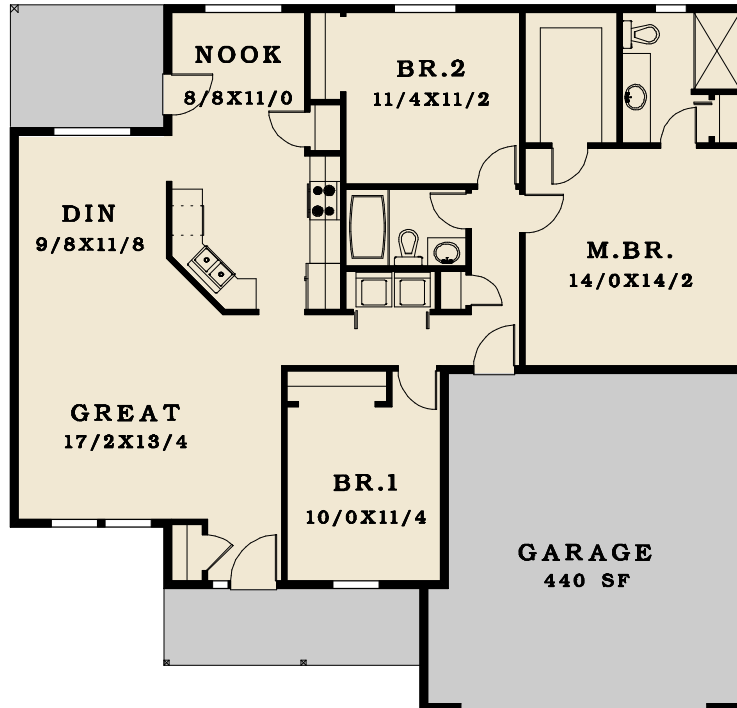

PLAN # 1431-13

FIRST FLOOR 1431 SF

TOTAL AREA 1431 SF

◀ 48' ▶

▲ 46' ▼