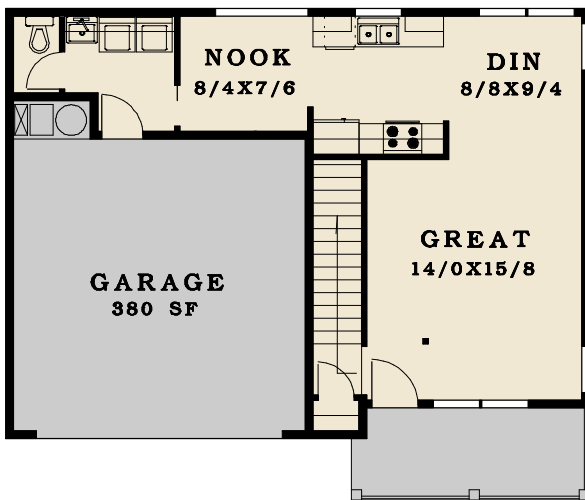

PLAN # 1418-21

FIRST FLOOR	640 SF
SECOND FLOOR	778 SF
TOTAL AREA	1418 SF

◀ 38' ▶

▲ 32' ▼