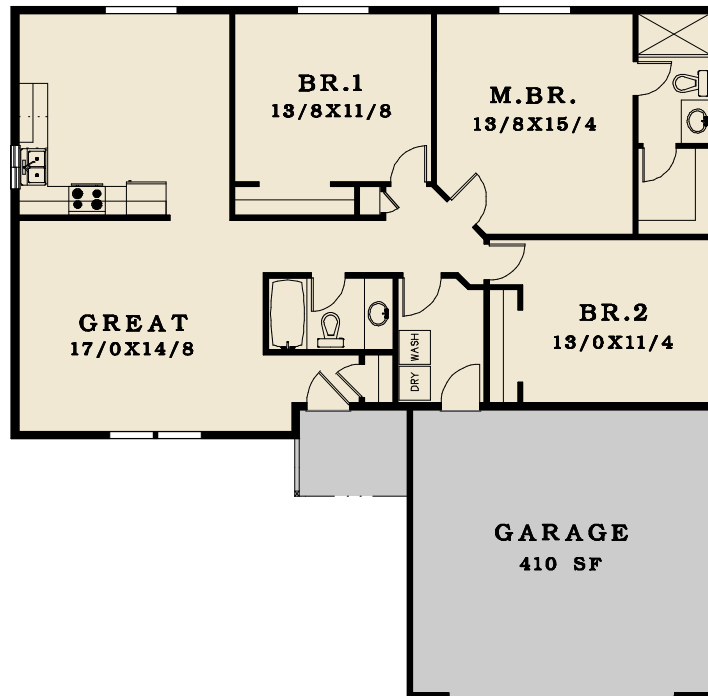

PLAN # 1412-13

FIRST FLOOR 1412 SF

TOTAL AREA 1412 SF

◀ 49' ▶

▲ 48' ▼