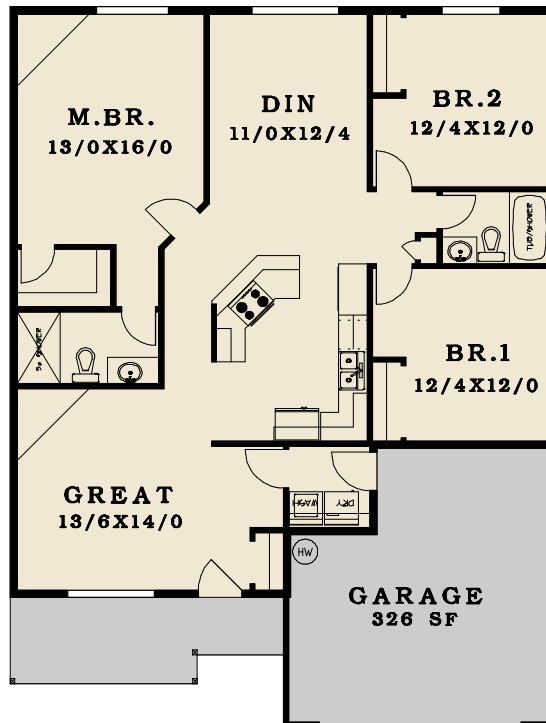

PLAN # 1402-13

FIRST FLOOR	1402 SF
TOTAL AREA	1402 SF

◀ 38' ▶

▲ 50' ▼