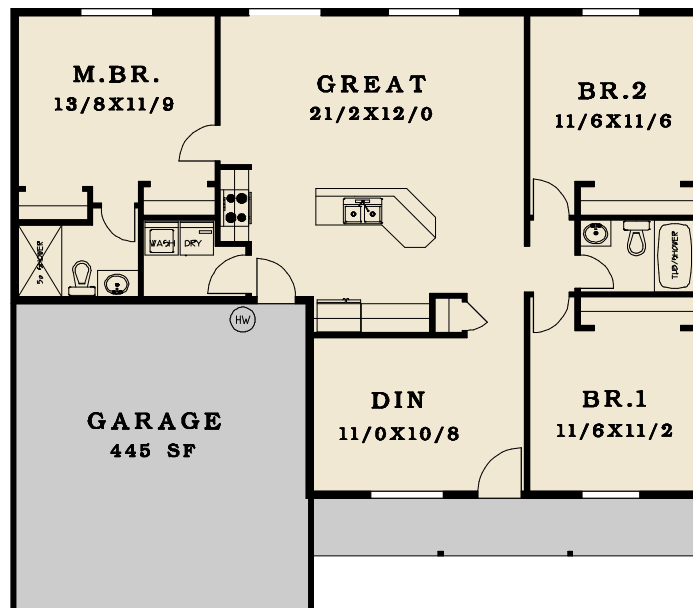

PLAN # 1355-13

FIRST FLOOR	1355 SF
TOTAL AREA	1355 SF

◀ 48' ▶

▲ 42' ▼