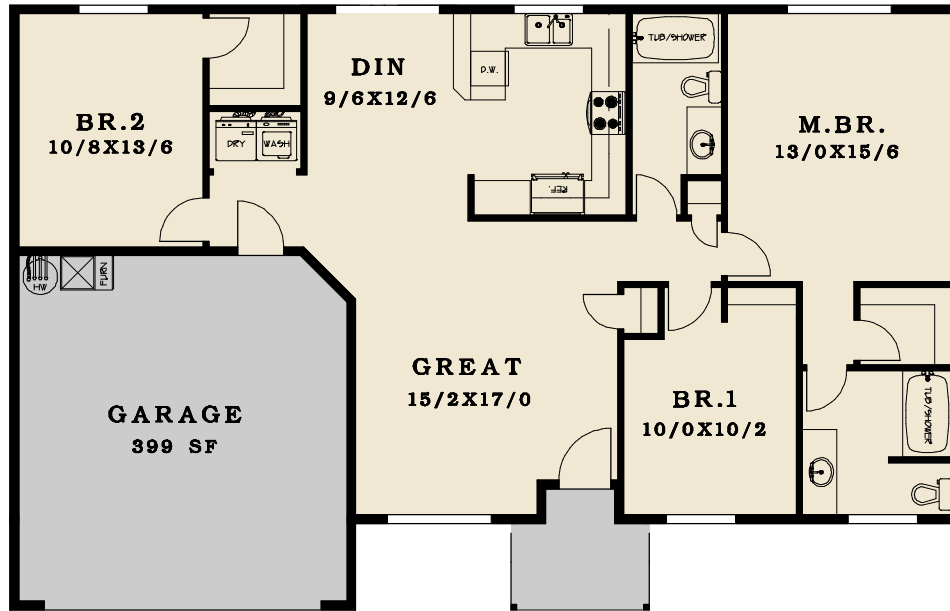

PLAN # 1343-13

FIRST FLOOR 1343 SF

TOTAL AREA 1343 SF

◀ 55' ▶

◀ 35' ▶