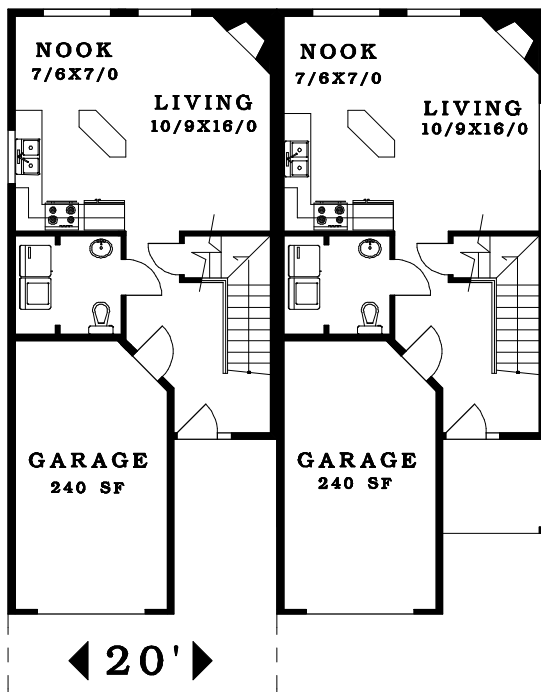

FIRST FLOOR	561 SF
SECOND FLOOR	761 SF
EA. UNIT TOTAL	1322 SF

◀ 40' ▶

▲ 45' ▼