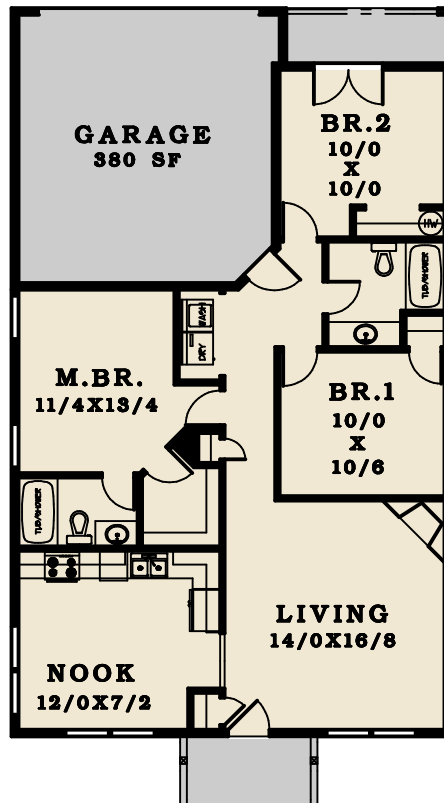

PLAN # 1267-13

FIRST FLOOR 1267 SF

TOTAL AREA 1267 SF

◀ 32' ▶

◀ 55' ▶

All content © DNW Inc.

DesignNW™

Custom Home Plans