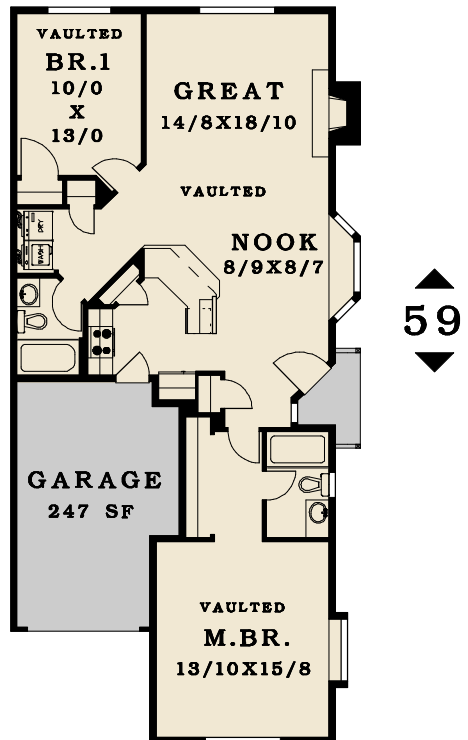

PLAN # 1175-P2

FIRST FLOOR 1175 SF

TOTAL AREA 1175 SF

◀ 26' ▶

▲ 59' ▼