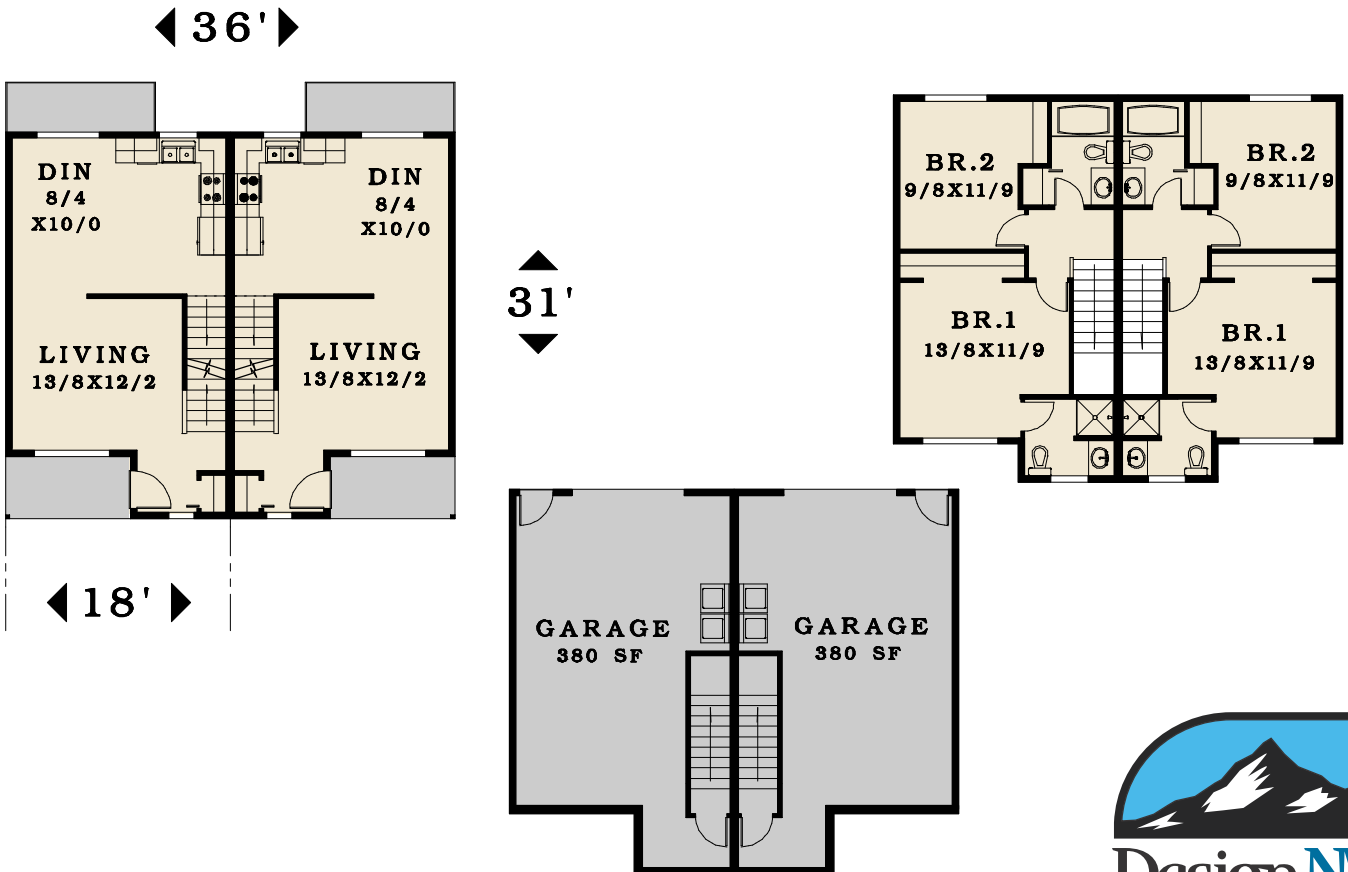

PLAN # 0997-P2

FIRST FLOOR	508 SF
SECOND FLOOR	489 SF
EA. UNIT TOTAL	997 SF

All content © DNW Inc.

360-260-1766

14602-D 4th Plain
Vancouver, WA 98682

WWW.DESIGNNW.NET

Custom Home Plans