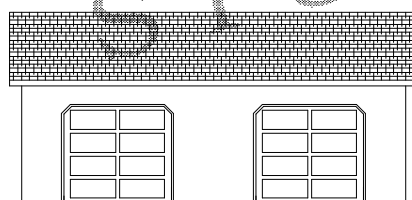

FRONT ELEVATION  
 SCALE 1/4"=1'-0"

LEFT SIDE ELEVATION  
 SCALE 1/8"=1'-0"

REAR ELEVATION  
 SCALE 1/8"=1'-0"

RIGHT SIDE ELEVATION  
 SCALE 1/8"=1'-0"

GARAGE FRT ELEV  
 SCALE 1/8"=1'-0"

GARAGE LFT. SIDE ELEV  
 SCALE 1/8"=1'-0"

GARAGE BACK ELEV  
 SCALE 1/8"=1'-0"

GARAGE RT. SIDE ELEV  
 SCALE 1/8"=1'-0"