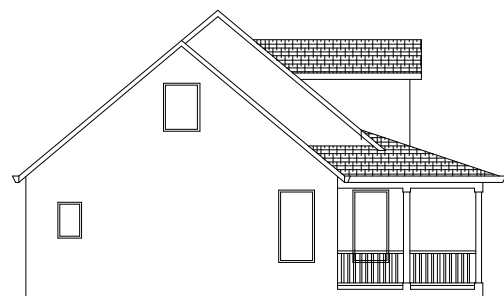

FRONT ELEVATION  
 SCALE 1/4"=1'-0"

LEFT SIDE ELEVATION  
 SCALE 1/8"=1'-0"

REAR ELEVATION  
 SCALE 1/8"=1'-0"

RIGHT SIDE ELEVATION  
 SCALE 1/8"=1'-0"

GARAGE FRT ELEV  
 SCALE 1/8"=1'-0"

GARAGE LFT. SIDE ELEV  
 SCALE 1/8"=1'-0"

GARAGE BACK ELEV  
 SCALE 1/8"=1'-0"

GARAGE RT. SIDE ELEV  
 SCALE 1/8"=1'-0"