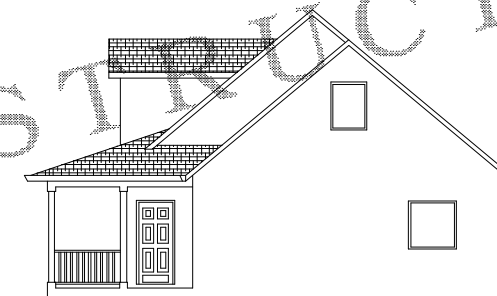

FRONT ELEVATION  
 SCALE 1/4"=1'-0"

LEFT SIDE ELEVATION  
 SCALE 1/8"=1'-0"

REAR ELEVATION  
 SCALE 1/8"=1'-0"

RIGHT SIDE ELEVATION  
 SCALE 1/8"=1'-0"

GARAGE FRT ELEV  
 SCALE 1/8"=1'-0"

GARAGE LFT. SIDE ELEV  
 SCALE 1/8"=1'-0"

GARAGE BACK ELEV  
 SCALE 1/8"=1'-0"

GARAGE RT. SIDE ELEV  
 SCALE 1/8"=1'-0"