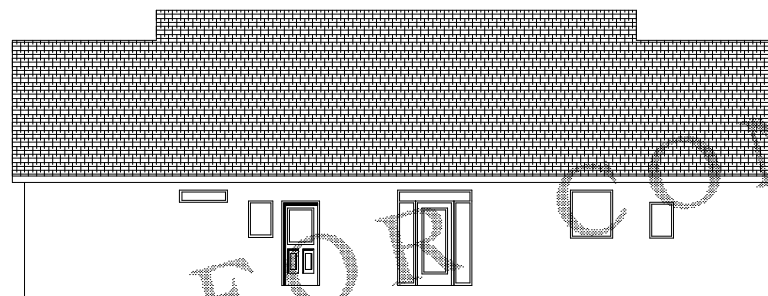

FRONT ELEVATION  
 SCALE 1/4"=1'-0"

LEFT SIDE ELEVATION  
 SCALE 1/8"=1'-0"

REAR ELEVATION  
 SCALE 1/8"=1'-0"

RIGHT SIDE ELEVATION  
 SCALE 1/8"=1'-0"

GARAGE FRT ELEV  
 SCALE 1/8"=1'-0"

GARAGE LFT. SIDE ELEV  
 SCALE 1/8"=1'-0"

GARAGE BACK ELEV  
 SCALE 1/8"=1'-0"

GARAGE RT. SIDE ELEV  
 SCALE 1/8"=1'-0"