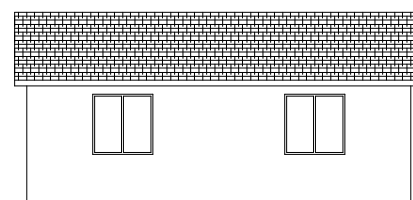

FRONT ELEVATION  
 SCALE 1/4"=1'-0"

LEFT SIDE ELEVATION  
 SCALE 1/8"=1'-0"

REAR ELEVATION  
 SCALE 1/8"=1'-0"

RIGHT SIDE ELEVATION  
 SCALE 1/8"=1'-0"

GARAGE FRT ELEV  
 SCALE 1/8"=1'-0"

GARAGE LFT. SIDE ELEV  
 SCALE 1/8"=1'-0"

GARAGE BACK ELEV  
 SCALE 1/8"=1'-0"

GARAGE RT. SIDE ELEV  
 SCALE 1/8"=1'-0"