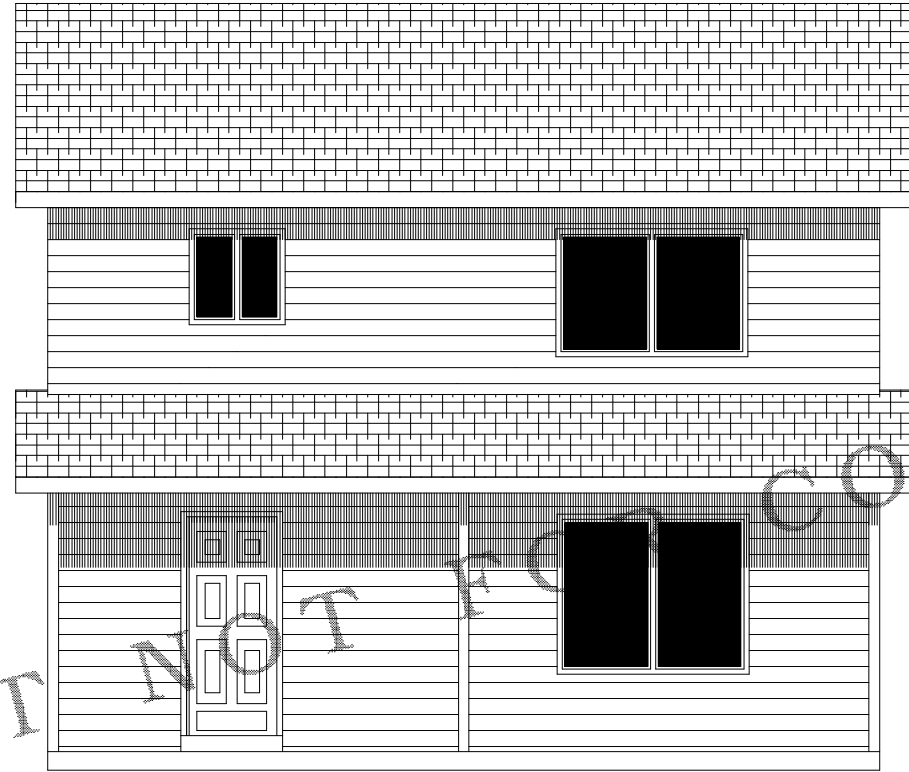

STUDY SET NOT FOR CONSTRUCTION

FRONT ELEVATION
SCALE 1/4"=1'

STUDY SET

PLAN

DATE	
REV	
REV	
REV	

DESIGN NORTHWEST, INC. • 14602-D NE 4TH PLAIN VANCOUVER, WA 98682 • PH: (360) 280-1768 • www.DesignNW.net

STUDY SET NOT FOR CONSTRUCTION

STUDY SET NOT FOR CONSTRUCTION

FLOOR PLAN
SCALE 1/4"=1'-0"

AREA	1ST FLOOR	2ND FLOOR
	676 SF	655 SF
TOTAL	1331 SF	

PLAN	
REV	
REV	
REV	

STUDY SET NOT FOR CONSTRUCTION

STUDY SET NOT FOR CONSTRUCTION

2ND FLOOR PLAN
SCALE 1/4"=1'0"