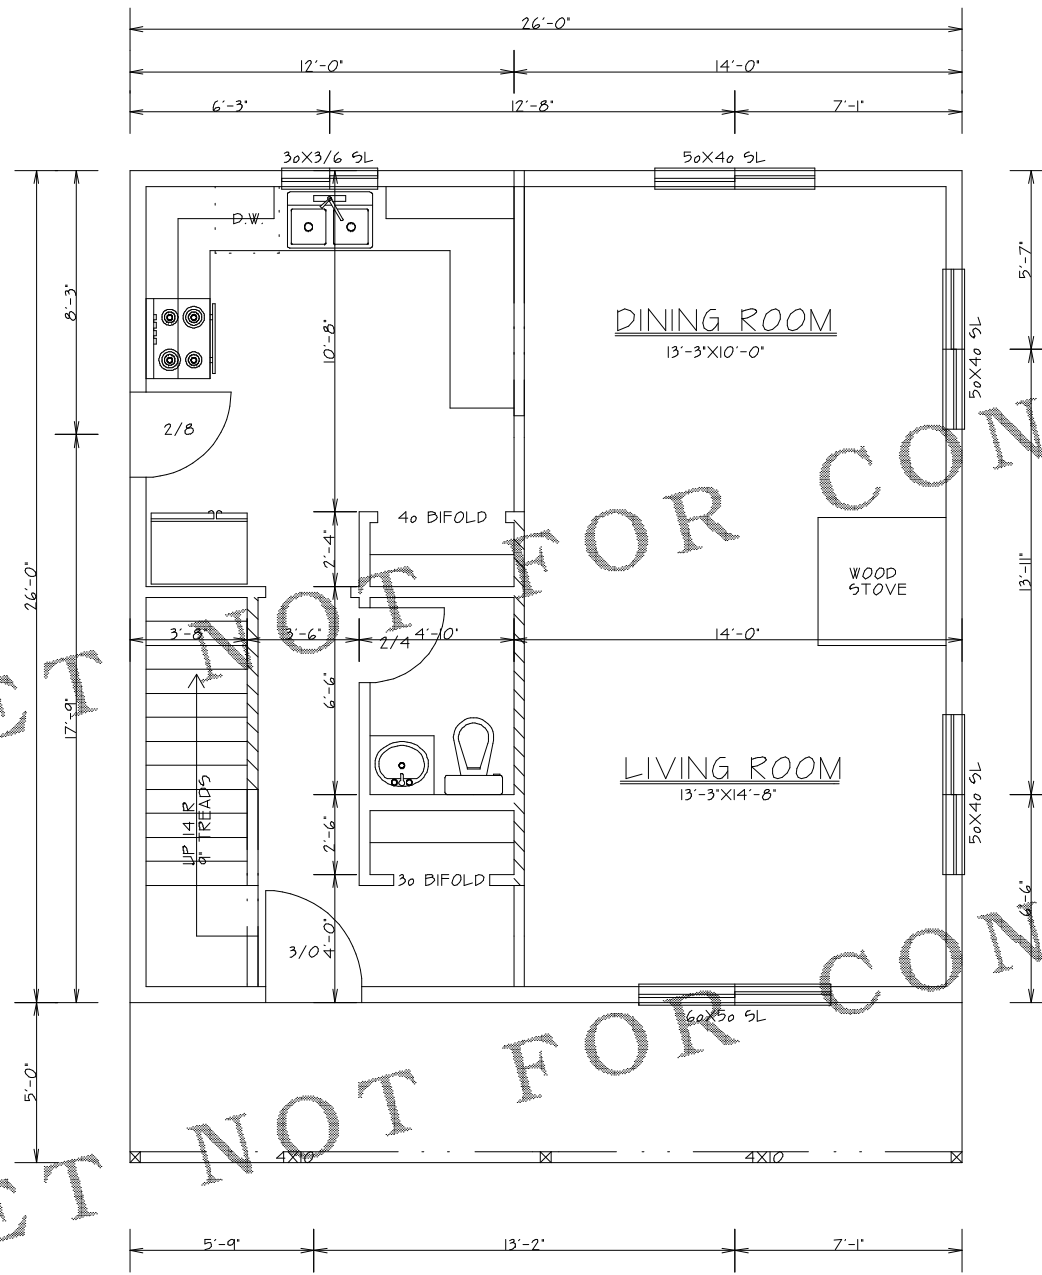

STUDY SET NOT FOR CONSTRUCTION

FRONT ELEVATION
SCALE 1/4"=1'

STUDY SET

PLAN

DATE	
REV	
REV	
REV	

DESIGN NORTHWEST, INC. • 14602-D NE 4TH PLAIN VANCOUVER, WA 98682 • PH: (360) 280-1768 • www.DesignNW.net

STUDY SET NOT FOR CONSTRUCTION

STUDY SET NOT FOR CONSTRUCTION

FLOOR PLAN
SCALE 1/4"=1'-0"

AREA	1ST FLOOR	2ND FLOOR
	676 SF	655 SF
TOTAL	1331 SF	

PLAN	
REV	
REV	
REV	

STUDY SET NOT FOR CONSTRUCTION

STUDY SET NOT FOR CONSTRUCTION

2ND FLOOR PLAN
SCALE 1/4"=1'0"

STUDY SET

PLAN

NO.	DATE	BY	CHKD