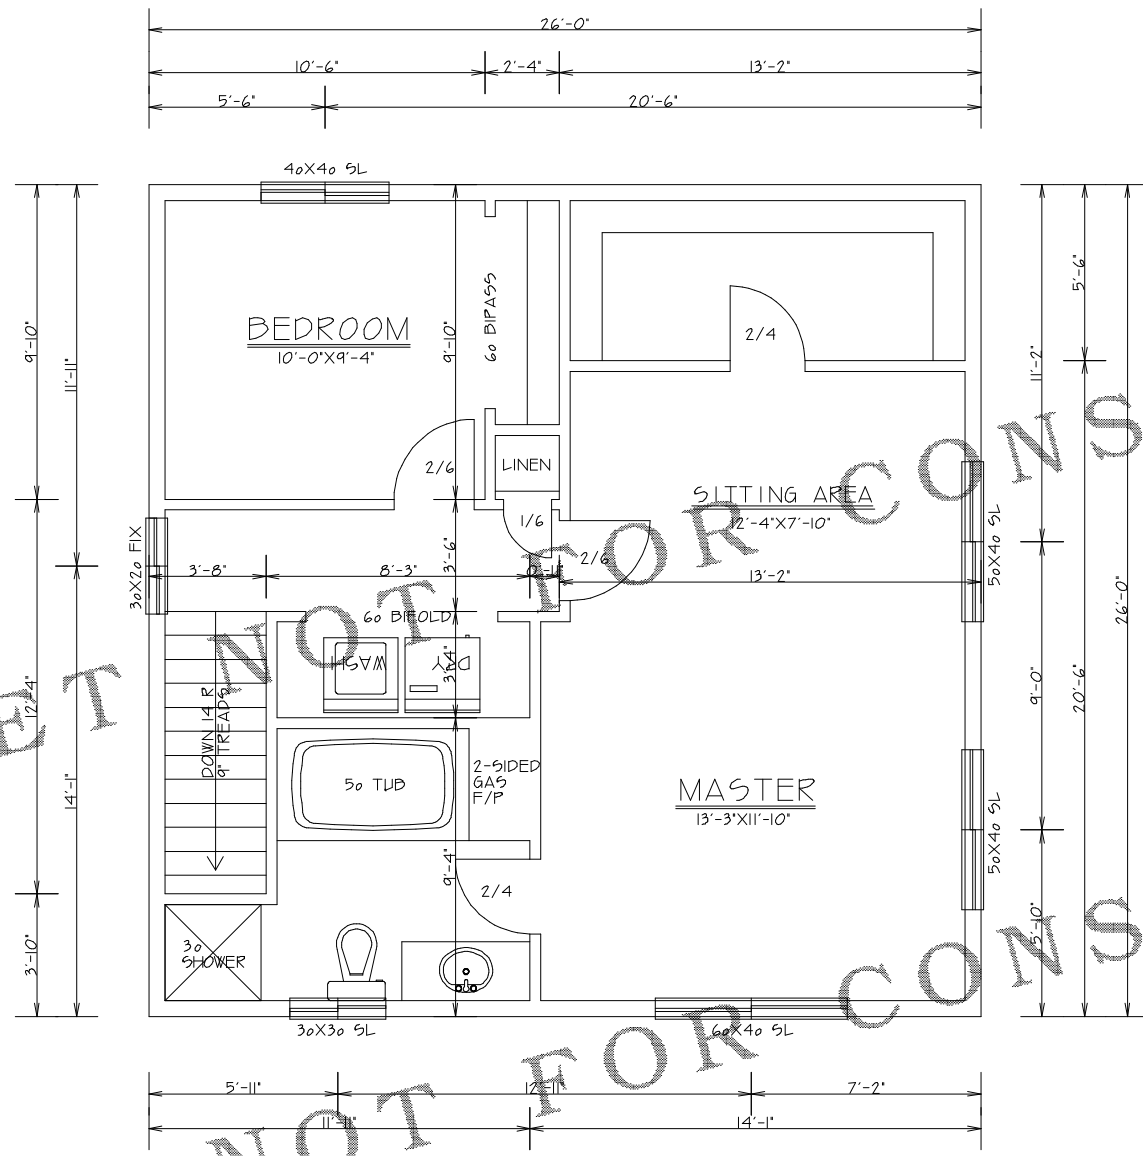

STUDY SET NOT FOR CONSTRUCTION

FRONT ELEVATION
SCALE 1/4"=1'

STUDY SET

PLAN

DATE	
REV	
REV	
REV	

DESIGN NORTHWEST, INC. • 14602-D NE 4TH PLAIN VANCOUVER, WA 98682 • PH: (360) 280-1768 • www.DesignNW.net

STUDY SET NOT FOR CONSTRUCTION

STUDY SET NOT FOR CONSTRUCTION

FLOOR PLAN
SCALE 1/4"=1'-0"

AREA	1ST FLOOR	2ND FLOOR
	676 SF	655 SF
TOTAL	1331 SF	

PLAN	
REV	
REV	
REV	

STUDY SET NOT FOR CONSTRUCTION

STUDY SET NOT FOR CONSTRUCTION

2ND FLOOR PLAN
SCALE 1/4"=1'0"

STUDY SET

PLAN

NO.	DATE	BY	CHKD