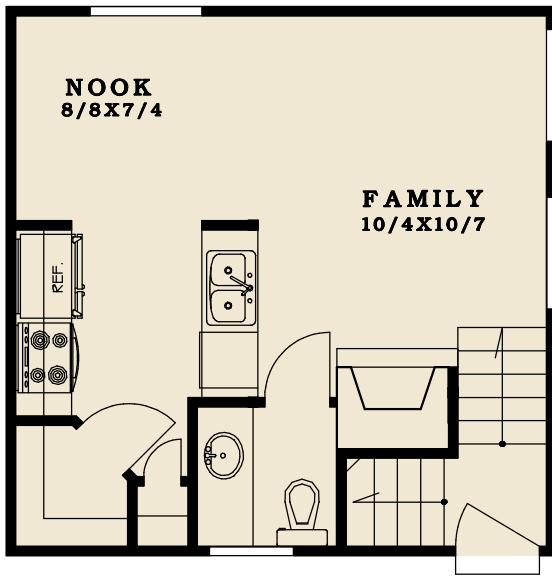

PLAN # 0800-22

FIRST FLOOR	441 SF
SECOND FLOOR	359 SF
TOTAL AREA	800 SF

◀ 21' ▶

◀ 21' ▶