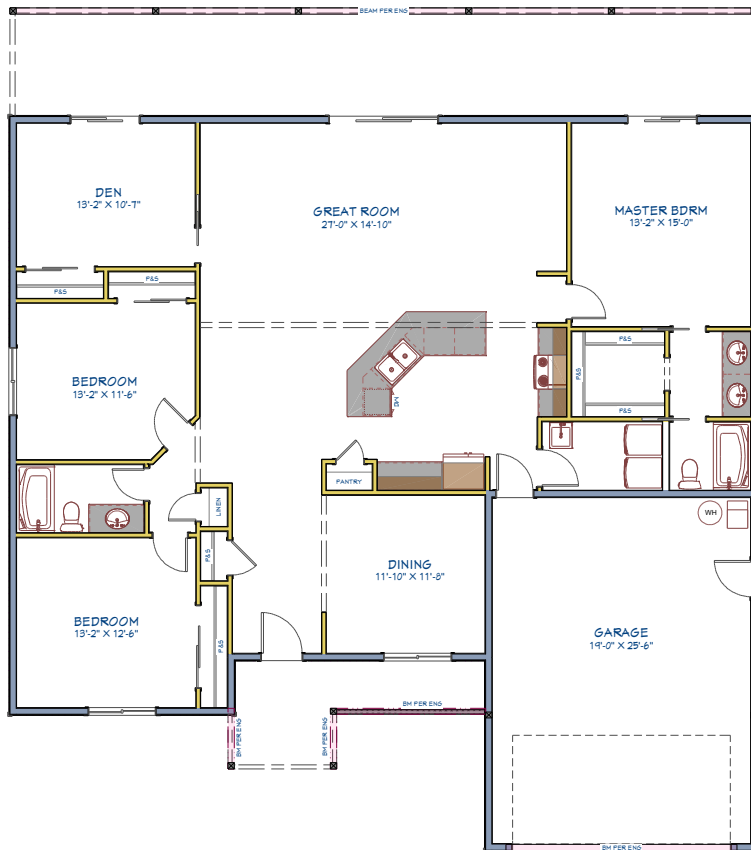

20-085

🏠 Traditional 📏 2032 Sq.Ft. 🛏️ 3 🚗 2
 ★ Den 🚗 2 🏠 1 📏 55' 📏 54'

©2023 Design NW

360.260.1766

14602-D NE 4th Plain Rd Vancouver, WA 98682

designnw.net