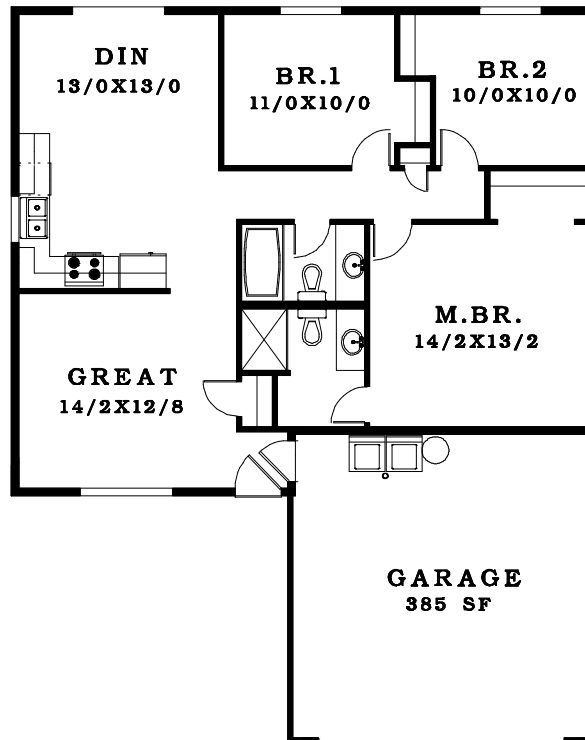

FIRST FLOOR	1131 SF
TOTAL AREA	1131 SF

◀ 38' ▶

▲ 48' ▼